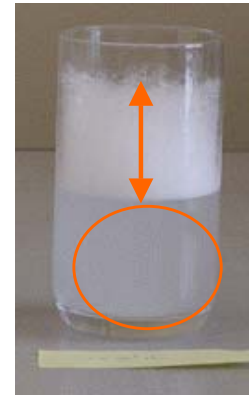

(BUBBL'N SONIC)